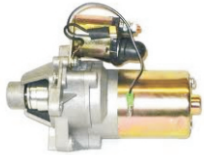

Starter Motor for GX160	GX-160 STARTER MOTOR
Starter Motor for GX240/270	GX-270 STARTER MOTOR
Starter Motor for GX340/390	GX-390 STARTER MOTOR